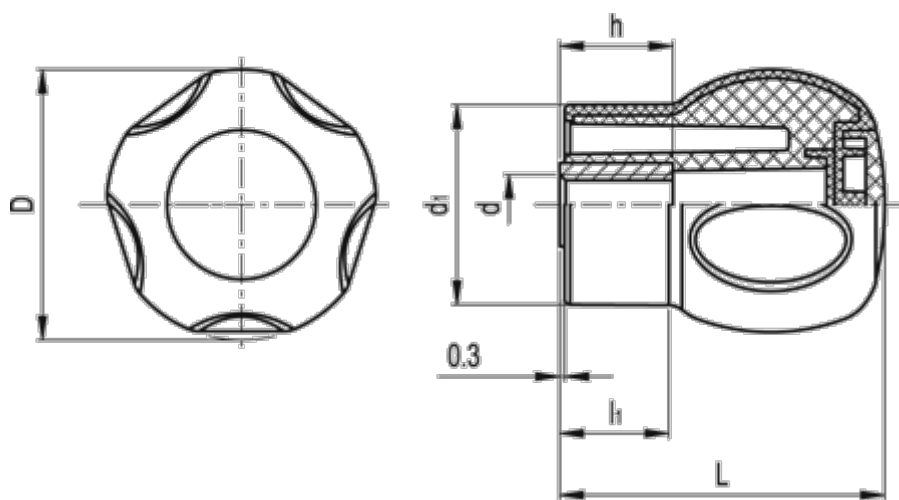

Data Sheet

Article number: 23052452073

Description: E+G Handle
EBK.50 B-M12-C-SOFT-C3 Grey

Measures

D	= 50
d1	= 37
d 6H	= M12
h	= 20
L	= 60
l1	= 20
Weight (g)	= 80